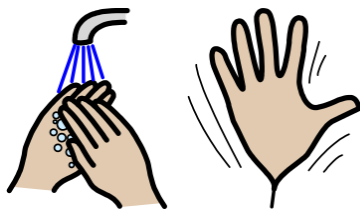

Wipe

Stand up

Flush toilet

Wash hands

WASH YOUR HANDS!

Tap on

Wet hands

Soap

Wash
20 seconds

Rinse and shake

Dry

STOP GERMS SPREADING. THE POWER IS IN YOUR HANDS!

WASH YOUR HANDS!

Tap on

Wet hands

Soap