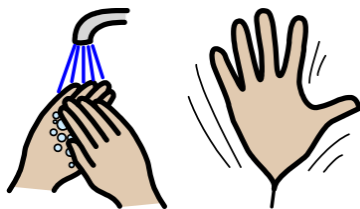

Wash
20 seconds